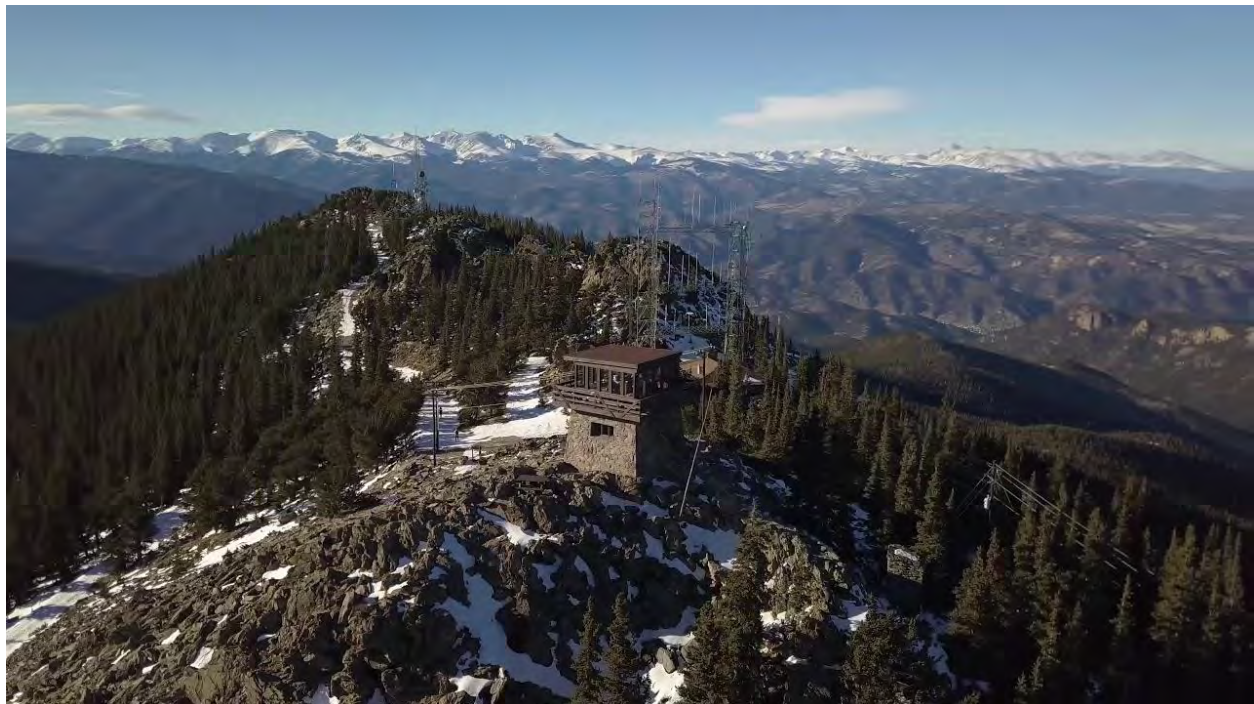

Colorado Family Church: Hike This Sunday to Squaw Mountain with Roger Fuehrer

Michael Hentrich
July 9, 2021

Dear family

After church this Sunday, our mountain expert Roger Fuehrer will lead a hike to Squaw Mountain, west of Evergreen.

This is an easy hike, which the church did two years ago. We'll leave the parking lot at 12:30.

Bring water and tennis shoes. The drive is 45 minutes and the hike is 2 hours total.

We hope you can make it!

Squaw Mountain Fire Lookout