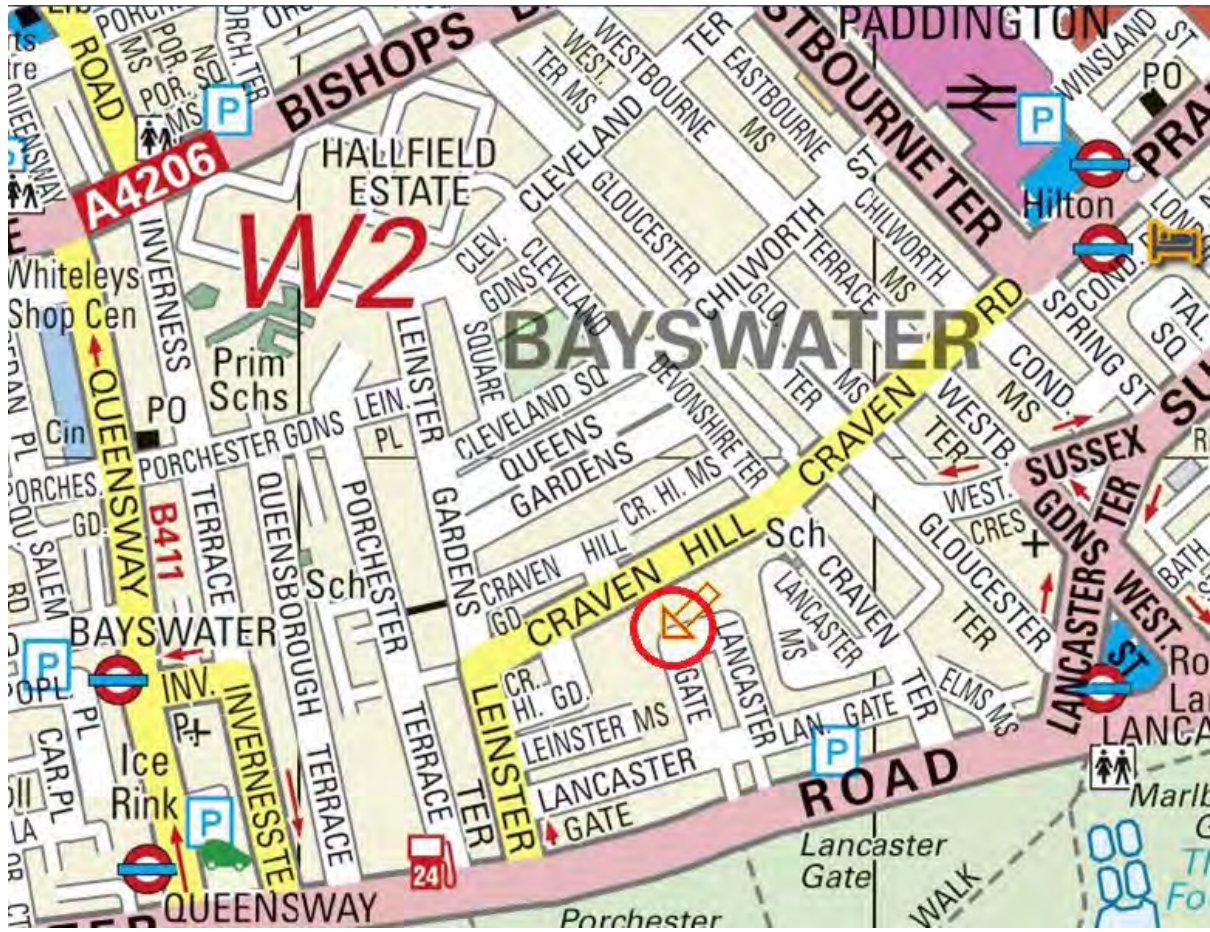

RSVP: john_oneill30@hotmail.com Tel 0208 909 2604; Rev N. Oyinloye 07404 747 564

Junedarby.perrin@gmail.com Tel 07484 747 457

PARKING: After 1.30pm free parking available on single yellow lines and paid Parking Bays, NOT in Resident Bays, on Saturdays. Before 1.30pm: Turn into Queensway and 50 yards down on the right is Underground Parking. Please see attachments for Levi Daugherty Biography; A.B.C. Goals; Directions for Buses and Underground to 43, Lancaster Gate, London, W2 3NA.

Directions to 43 Lancaster Gate W2 3NA

The nearest Tube Station is Lancaster Gate on the Central Line. Upon exiting the station turn right and walk along the Bayswater Road for about 300 metres. Turn right at the Columbia Hotel. Ahead of you, you will see a church steeple. Take the road to the left of the steeple and we are at the end on the left.

Bus numbers 390, 148, and 94 run nearby Lancaster Gate. If you are coming from central London get off at the "Leinster Terrace" stop, cross the street and walk straight to the end of the road to the left of the church steeple. If you are going towards central London get off at the "Lancaster Gate" stop, walk back a few steps, and then turn right at the Columbia Hotel and follow the road to the left of the church steeple to the end.