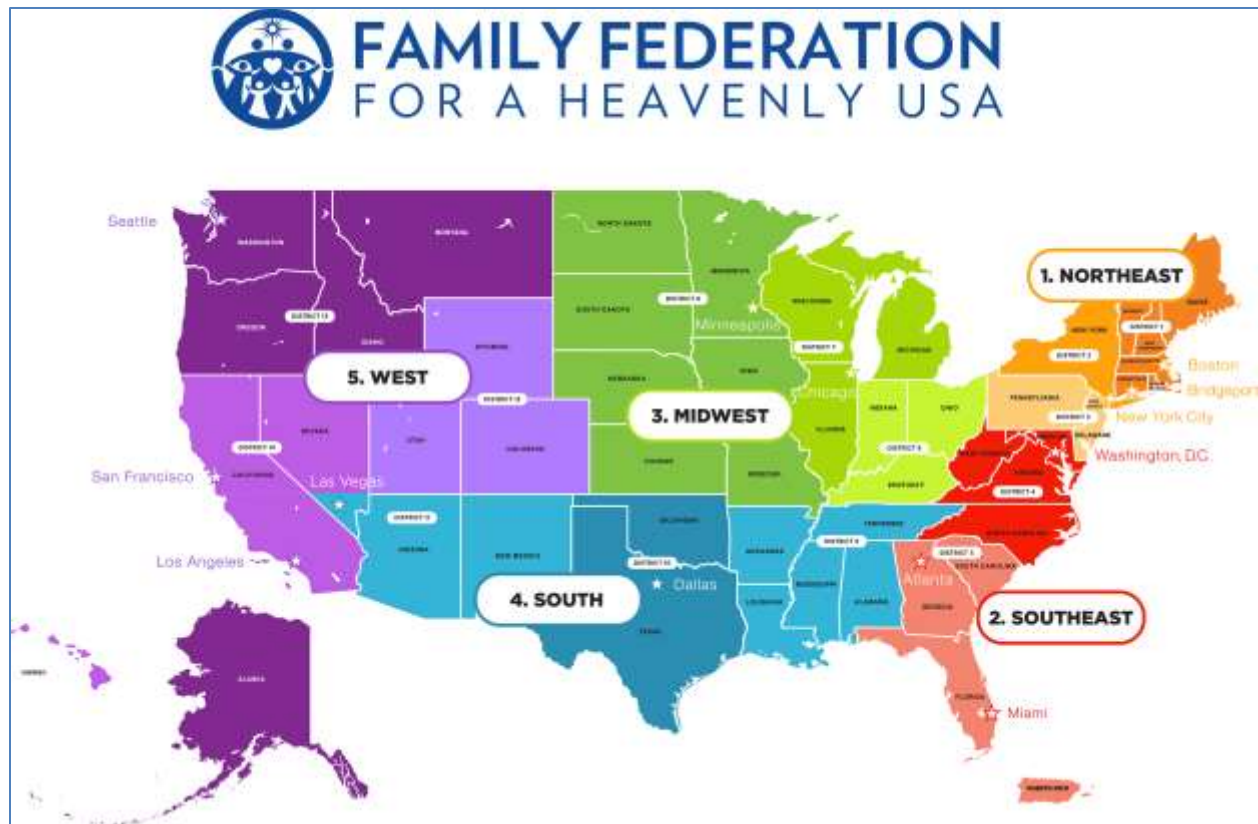

Changes in the geographic organization of FFWPU USA

Naokimi Ushiroda

March 4, 2021

Update: Some districts were renumbered to make the map more logical. We ask for your patience as the directory on our website gets updated to reflect the new map.

Here are the changes:

The northeastern district, which used to be District 4, is now District 1.

The DC/MD/VA area, which used to be District 1, is now District 4.

Subregion 4 is now the southern subregion. It includes Districts 9, 10 and 11.

Las Vegas is still included in SR 4.

Arizona joined District 11, and is now a part of SR 4.

District 12 is now Utah, Colorado and Wyoming and has moved to Subregion 5

District 14 is now California, Nevada (except Las Vegas) and Hawaii.