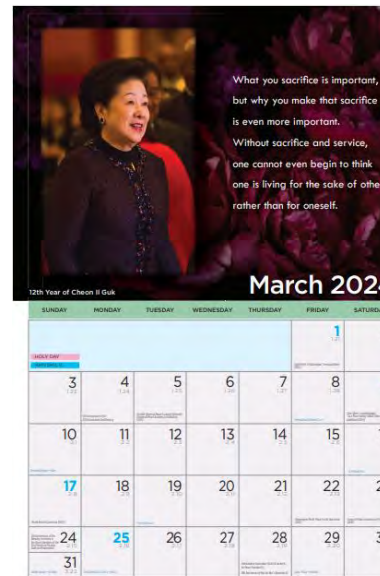

You can contact Charo through her phone number of 201-647-5796.

Photos of True Parents are Available

Mrs. Anne-Marie Mylar has many pictures of True Parents collected via the FFWPU calendars over several years. They are cut and ready to be used. If anyone would like some of them or all of them to give away to other members who may not have many pictures of True Parents, please let her know by sending her an email.