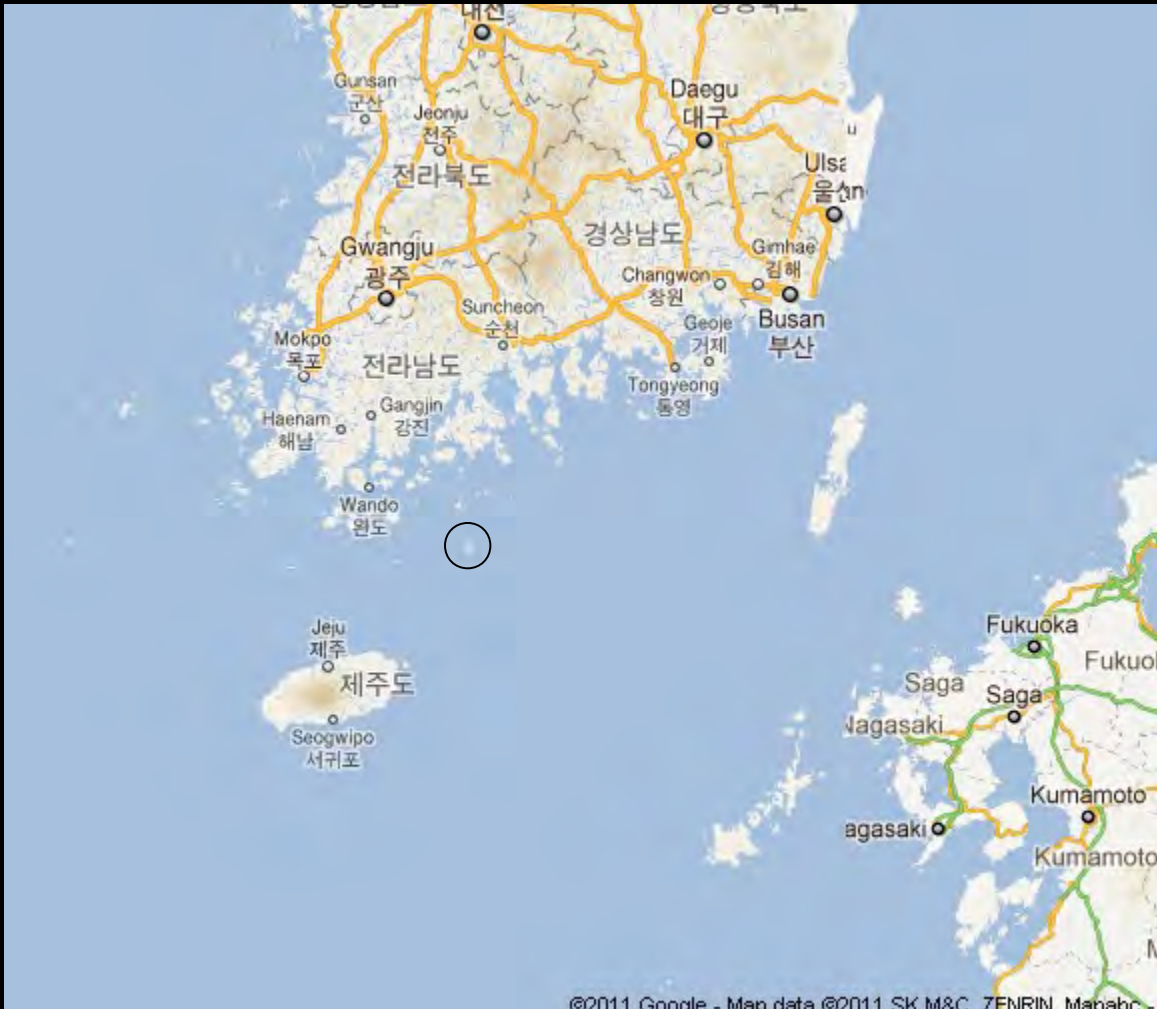

The Coming Reign of Tranquility

Dr.Sun Myung Moon

Dedication Ceremony of the Ocean Cheonjeong Palace Hotel on Geomun Island

12 Sept 2011

Seonghwa Ceremony - Seunghwa Ceremony

- ...we have **the Seonghwa Ceremony** for the new world.
It is a strictly regulated rite performed on the national level.
We have the Seunghwa Ceremony, but that is something performed after death.