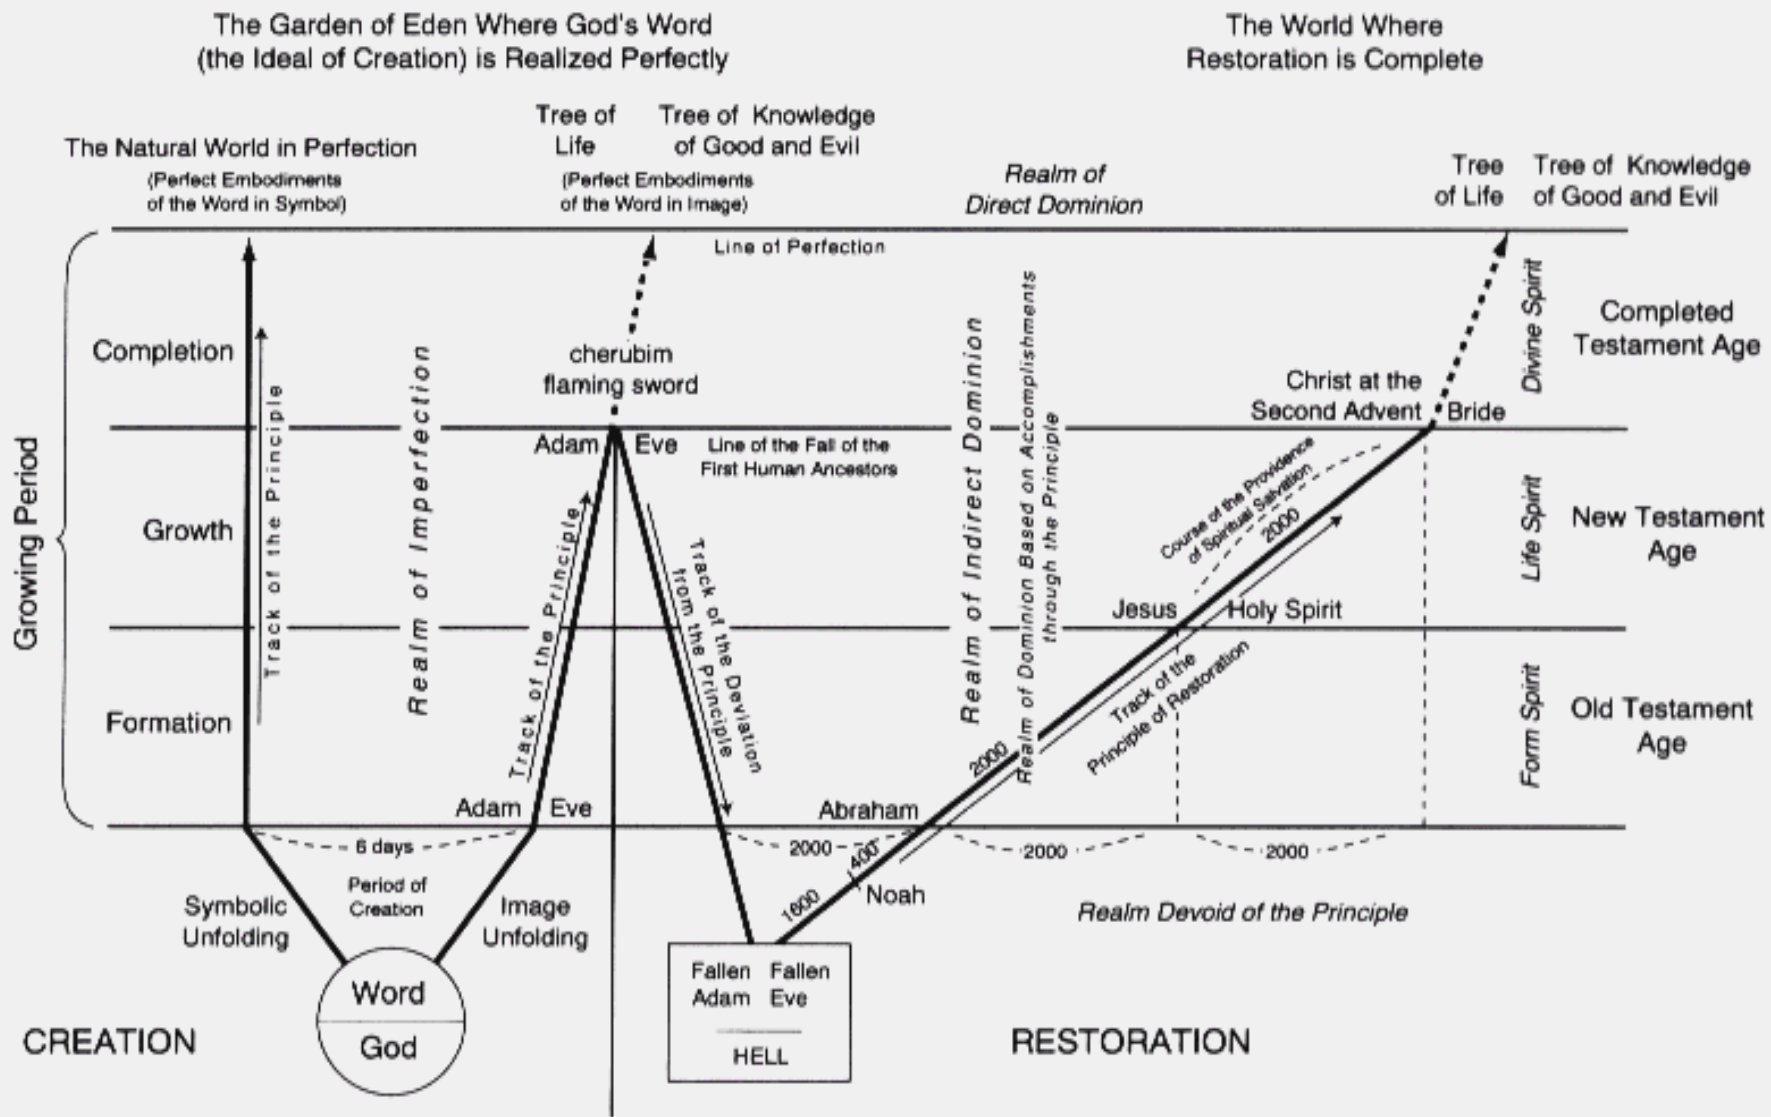

→ We are now entering the era of the authority of God's direct dominion.
Times have changed now. You don't know this,

DP: The Realms of Indirect and Direct Dominion of God

Chart 1: The Unfolding Manifestation of God's Word in the Creation of the Universe and the Providence of Restoration

Dec 1998

**Understanding Dae Mo Nim's Earthly Activity
at Chung Pyung from the Viewpoint of Divine Principle
by Dr. Chang Shik Yang**

Particularly, she set the foundation of substance for her later mission by accomplishing on earth the re-establishing the providential central figures of history.

This includes the subjugation of Lucifer and restoring the mission of Adam's family members.

Based on this victory, Mrs. Kim was told by God that the period of her mission continues until March 13, 2013.