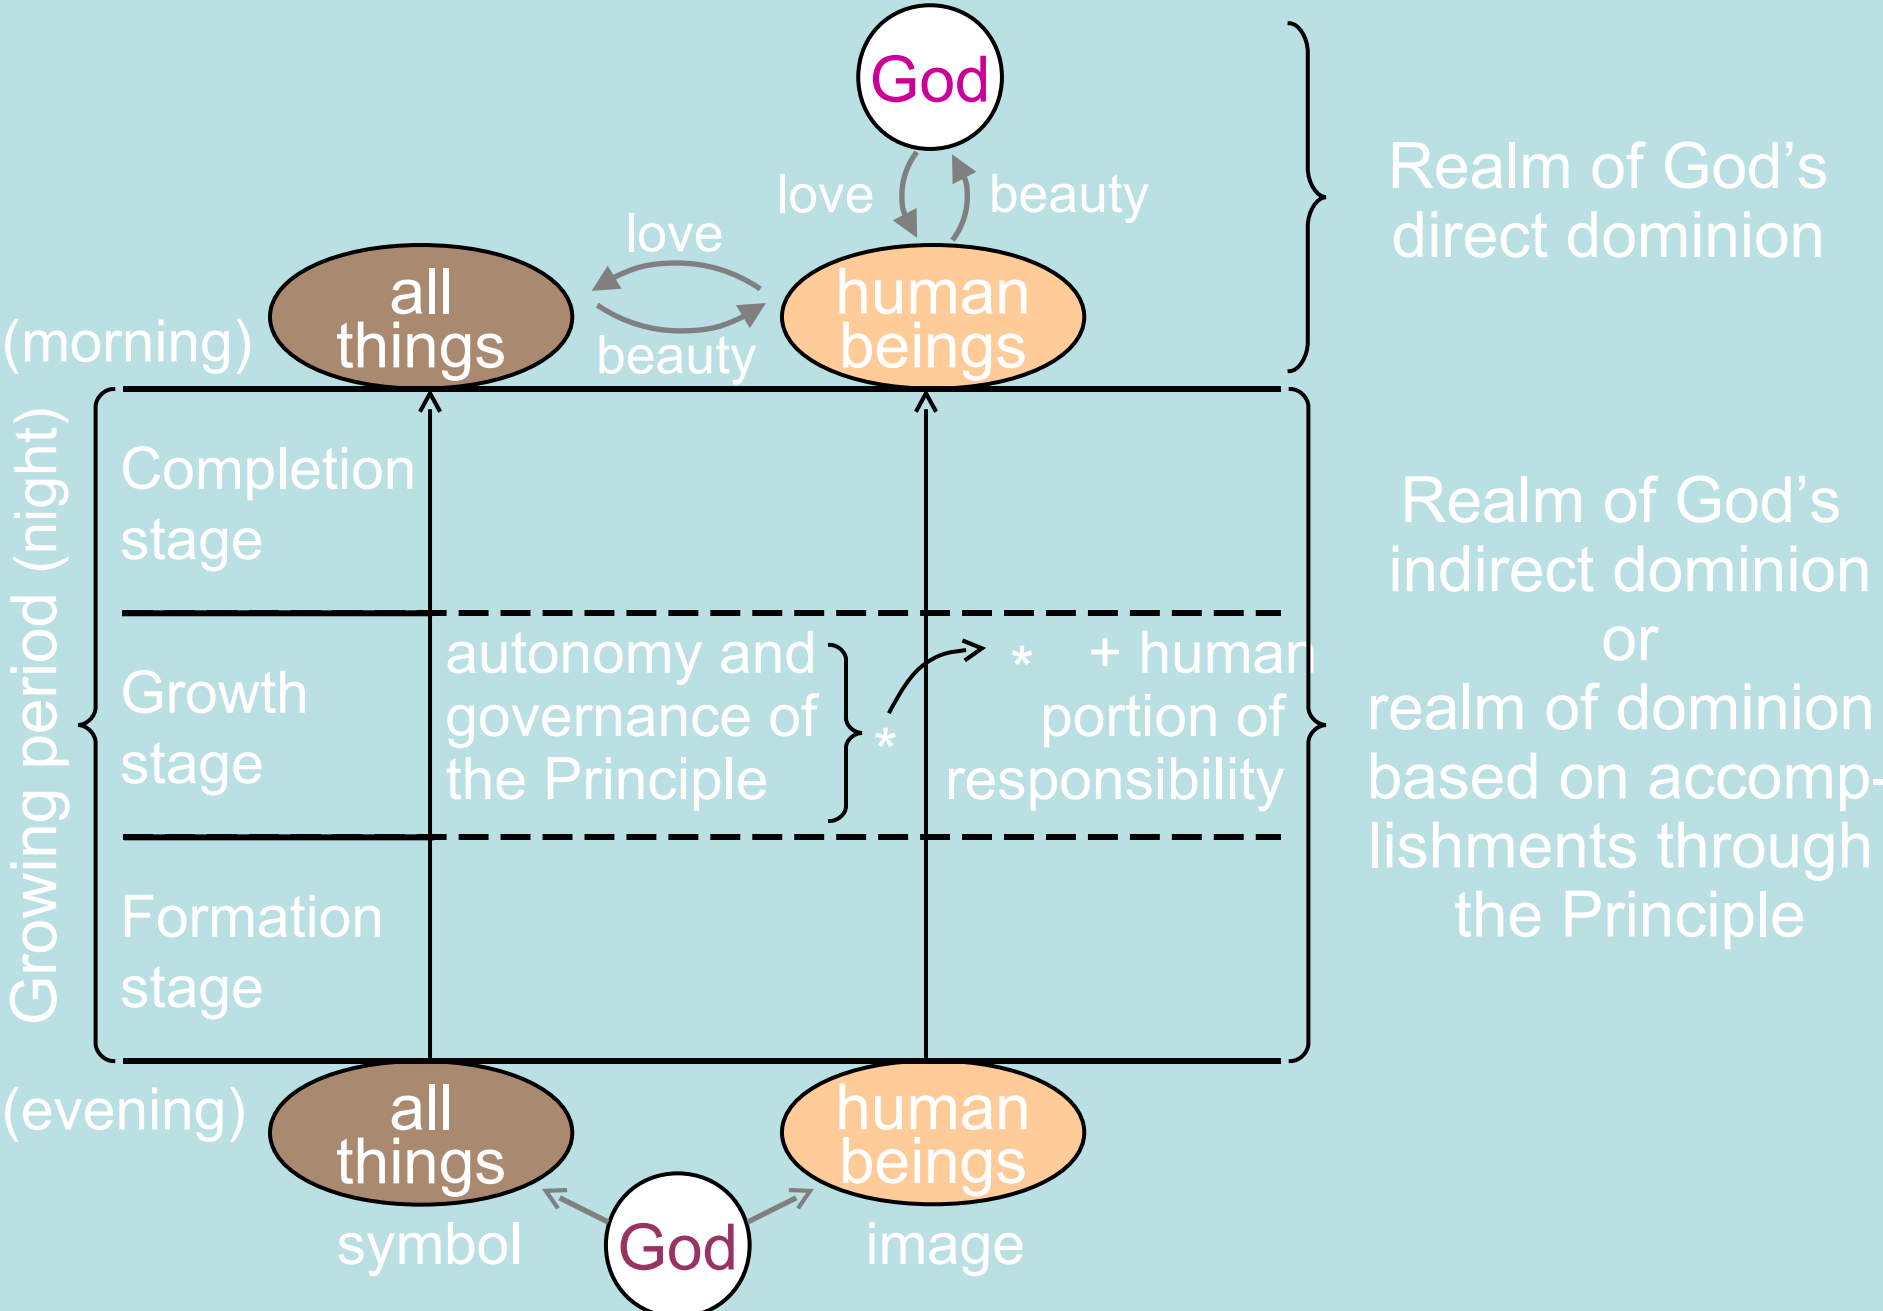

- God follows and protects me.
- If you follow me, because I am under God's direct dominion, all the angels in the spirit world that belong to Lucifer will change their ways, stop you in your path, and guide you to the Unification Church.

→ We are now entering the era of the authority of God's direct dominion.
Times have changed now. You don't know this,

DP: The Realms of Indirect and Direct Dominion of God

Chart 1: The Unfolding Manifestation of God's Word in the Creation of the Universe and the Providence of Restoration

Dec 1998

**Understanding Dae Mo Nim's Earthly Activity
at Chung Pyung from the Viewpoint of Divine Principle
by Dr. Chang Shik Yang**

Particularly, she set the foundation of substance for her later mission by accomplishing on earth the re-establishing the providential central figures of history.

This includes the subjugation of Lucifer and restoring the mission of Adam's family members.

Based on this victory, Mrs. Kim was told by God that the period of her mission continues until March 13, 2013.