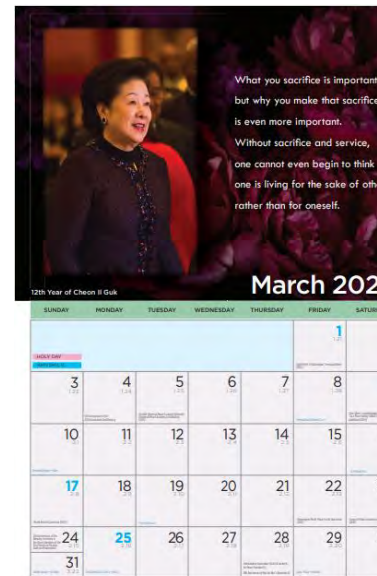

You can contact Charo through her phone number of 201-647-5796.

Photos of True Parents are Available

Mrs. Anne-Marie Mylar has many pictures of True Parents collected via the FFWPU calendars over several years. They are cut and ready to be used. If anyone would like some of them or all of them to give away to other members who may not have many pictures of True Parents, please let her know by sending her an email.